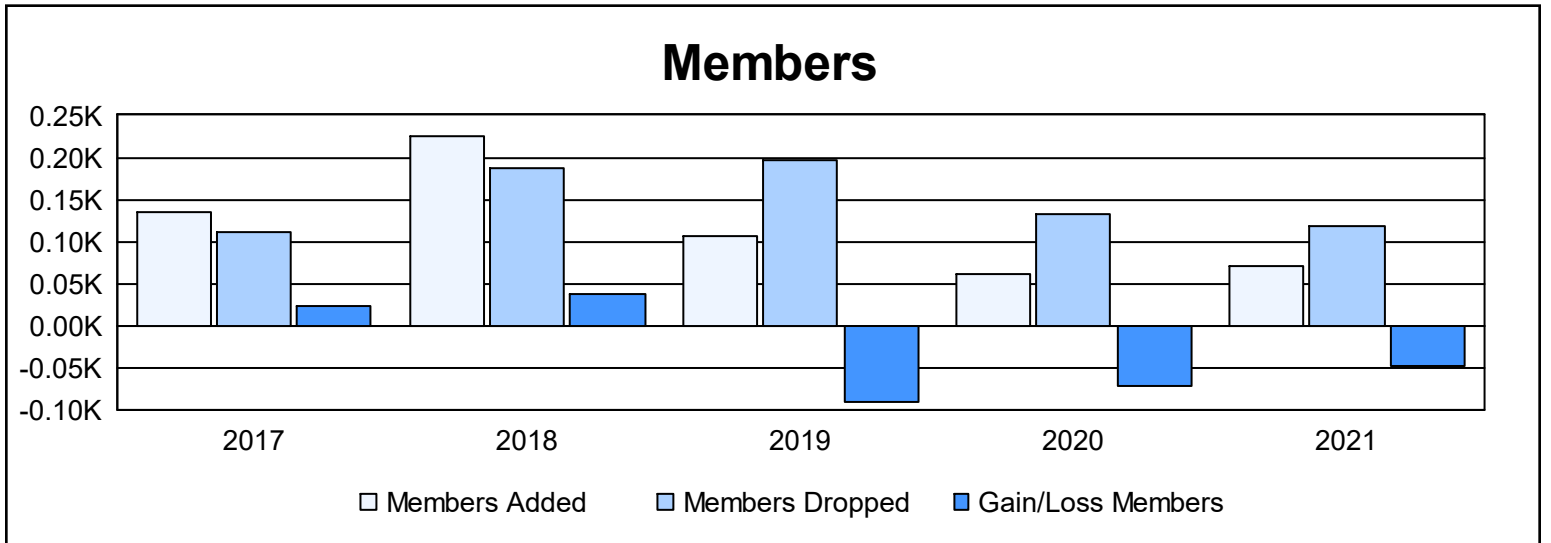

Year	New Clubs	Dropped Clubs	Gain/ Loss Clubs	New Members	Charter Members	Reinstate Members	Transfer Members	Total Member Added	Total Members Dropped	Gain/ Loss Members
2016-2017	0	0	0	124	1	4	6	135	111	24
2017-2018	4	1	3	139	77	5	4	225	187	38
2018-2019	0	1	-1	94	1	5	6	106	197	-91
2019-2020	0	1	-1	52	1	4	4	61	133	-72
2020-2021	0	0	0	64	2	2	3	71	118	-47
<b>Average</b>	<b>1</b>	<b>1</b>	<b>0</b>	<b>95</b>	<b>16</b>	<b>4</b>	<b>5</b>	<b>120</b>	<b>149</b>	<b>-30</b>

### Membership Composition June 2021 Cumulative