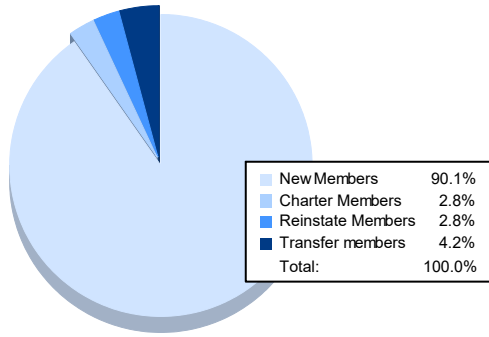

Year	New Clubs	Dropped Clubs	Gain/ Loss Clubs	New Members	Charter Members	Reinstate Members	Transfer Members	Total Member Added	Total Members Dropped	Gain/ Loss Members
2016-2017	0	0	0	124	1	4	6	135	111	24
2017-2018	4	1	3	139	77	5	4	225	187	38
2018-2019	0	1	-1	94	1	5	6	106	197	-91
2019-2020	0	1	-1	52	1	4	4	61	133	-72
2020-2021	0	0	0	64	2	2	3	71	118	-47
<b>Average</b>	<b>1</b>	<b>1</b>	<b>0</b>	<b>95</b>	<b>16</b>	<b>4</b>	<b>5</b>	<b>120</b>	<b>149</b>	<b>-30</b>

### Membership Composition June 2021 Cumulative