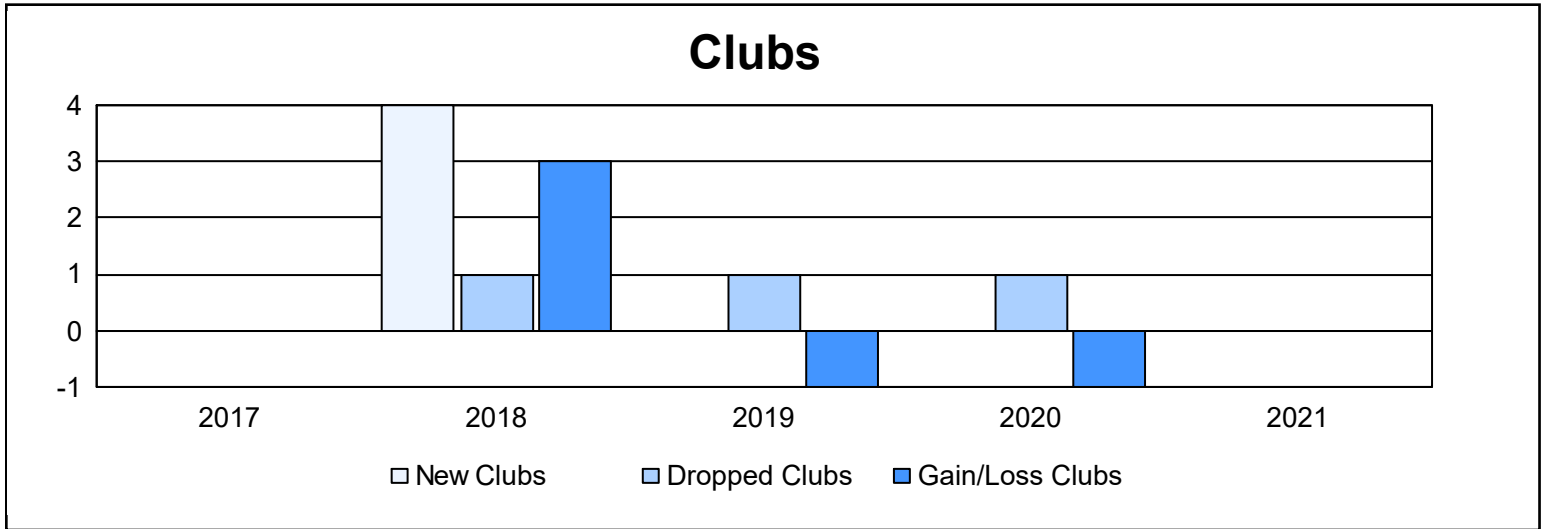

Year	New Clubs	Dropped Clubs	Gain/ Loss Clubs	New Members	Charter Members	Reinstate Members	Transfer Members	Total Member Added	Total Members Dropped	Gain/ Loss Members
2016-2017	0	0	0	124	1	4	6	135	111	24
2017-2018	4	1	3	139	77	5	4	225	187	38
2018-2019	0	1	-1	94	1	5	6	106	197	-91
2019-2020	0	1	-1	52	1	4	4	61	133	-72
2020-2021	0	0	0	64	2	2	3	71	118	-47
<b>Average</b>	<b>1</b>	<b>1</b>	<b>0</b>	<b>95</b>	<b>16</b>	<b>4</b>	<b>5</b>	<b>120</b>	<b>149</b>	<b>-30</b>

### Membership Composition June 2021 Cumulative